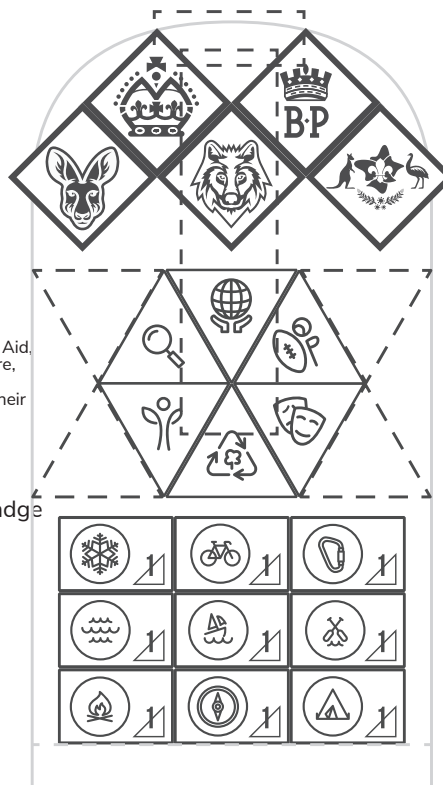

# Uniform Layout for Youth Members

Name Tapes

District / Region Badge

Scouts4SDGs  
(Earth Tribe, Scouts of the World)

Additional Awards  
(Camper, Duke of Edinburgh, First Aid, International Ambassador, Landcare, Mental Health First Aid, Personal Development, Pilot Wings, SES, Their Service, Our Heritage, Unit Management, Walkabout)

Introduction to Section Badges

**Right Sleeve**  
MY IDENTITY

Rover Scout Knot & Bar (Dashed)

Peak Award Badges

Special Interest Area Badges

Outdoor Adventure Skills Badges

**Left Sleeve**  
MY JOURNEY

Unit Role Identification  
(Patrol Leader, Assistant Patrol Leader)

Milestone Badges

Event Badge

**FRONT**  
MY INVOLVEMENT

Patrol Identification

Australian Flag Badge

World Scout Badge

Years of Service Badges

Name Bar/  
Unit Leader Tape